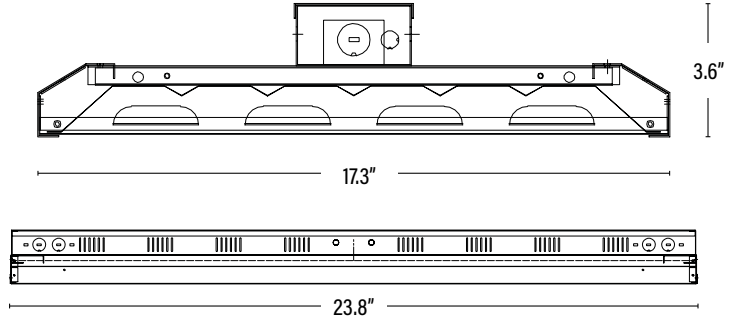

Item#:

LHB-162W-50K LED FLAT HIGH BAY

DIMENSIONS (Inches)

Length	23.8"
Width/Diameter	17.3"
Height	3.6"
Chain	41.34" (2 ea.)

Line drawings may not be to scale and are for general reference only.

SUPPORTING DOCUMENTS (Grey = not available at this time.)

Product Sheet	VIEW
Install Instructions	VIEW
Photometric	VIEW
IES Download from Web Item	VIEW
LM79	VIEW
LM80	VIEW

PACKAGING

Master Carton	1
Country of Origin	China
HS Tariff	9405.40.8200

UPC	DIMENSIONS (LxWxH)	GROSS WEIGHT (Lbs)
811768027280	24.8" x 17.7" x 3.9"	15.2